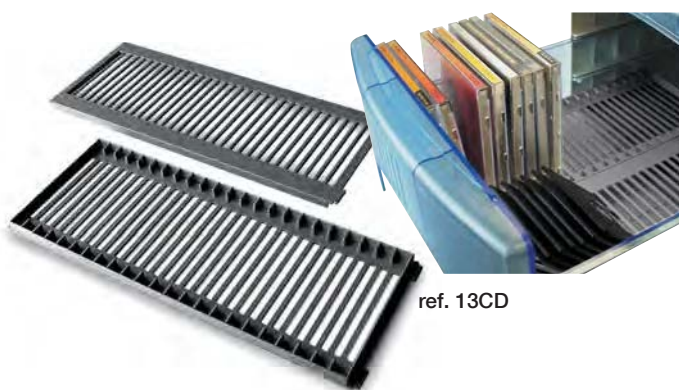

ref. 13CD

ref.	colore/color/ couleur	8003438...	pz/pcs
13CD	grigio / grey / gris	...713704	55

Raccordi - Connectors - Raccords

Per agganciare stabilmente le cassettiere Olivia. L'aggancio è possibile sia in verticale che in orizzontale.

To join Olivia drawer cabinets together to increase overall stability. The drawer cabinets can be joined together vertically or horizontally.

Pour fixer sans glissement les blocs tiroirs Olivia. Couplage est possible soit en vertical soit horizontal.