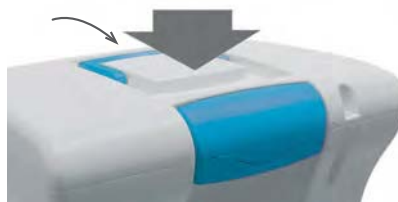

Maniglia a scomparsa
Carry handle lodge
Poignée rétractable

Sede per lucchetto
(non fornito)
Can be locked with a locker
(not included)
Emplacement pour cadenas
(non fourni)