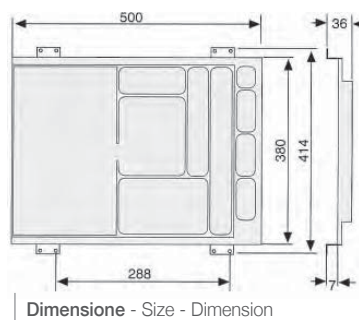

Tiretto sottopiano
Pencil tray underneath
Sous tiroir de bureau

Soluzione pratica per alloggiare ordinatamente gli accessori di cancelleria. Da applicare sotto il piano della scrivania. Semplice da montare e di poco ingombro.

A practical and useful solution for storing and organising stationery accessories within easy reach. To be attached under counters or desktops. Easy to mount, it takes up little space.

Solution pratique pour rassembler et ranger les accessoires de papeterie. Peut être fixé sous le bureau. Facile à monter et prend peu de place.