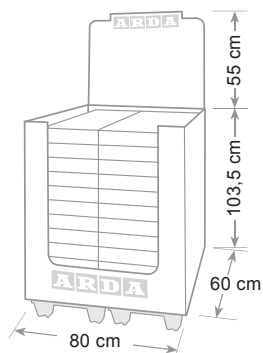

Dimensione - Size - Dimension