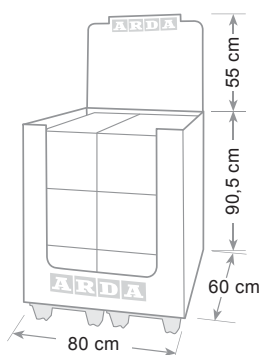

Dimensione - Size - Dimension