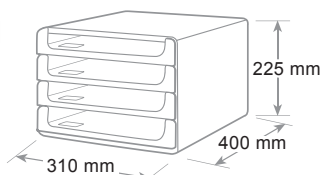

Dimensione - Size - Dimension