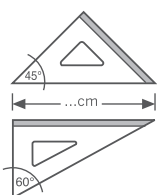

PROFESSIONAL - HIGH QUALITY

Squadre

Set square
Equerre

Smusso, tirachina e bordo interno
Bevelled edge, ink-edge and finger lift
Facette, bord anti-tache et bord intérieur

* Ricavate da lastra - Cut from plate
Découpé à partir de la plaque