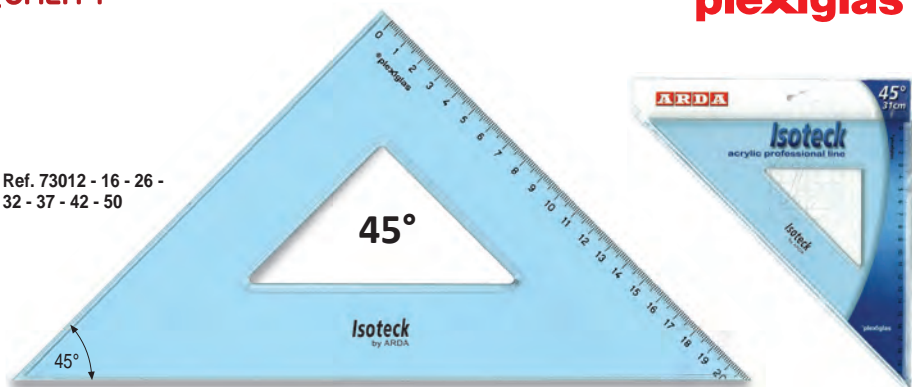

PROFESSIONAL - HIGH QUALITY

Squadre

Set square
Equerre

Smusso, tirachina e bordo interno
Bevelled edge, ink-edge and finger lift
Facette, bord anti-tache et bord intérieur

* Ricavate da lastra - Cut from plate
Découpé à partir de la plaque

Ref. 73012 - 16 - 26 -
32 - 37 - 42 - 50

Art.	EAN13 art.	Descrizione / Description	INNER pcs	EAN13 inner	MASTER pcs
73012	8003438730121	45° cm. 12	10	8003438732125	10
73016	8003438730169	45° cm. 16	10	8003438732163	10
73026	8003438730268	45° cm. 26	10	8003438732262	10
73032	8003438730329	45° cm. 31	10	8003438732323	10
73037	8003438730374	45° cm. 36	10	8003438732378	10
* 73042	8003438730428	45° cm. 42	10	8003438732422	10
* 73050	8003438730503	45° cm. 50	10	8003438732507	10