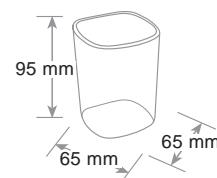

**Portapenne
Pen holder**

ref.	colore/color/couleur	8003438...	pz/pcs
4111RE	nero / black / noir	...027924	12