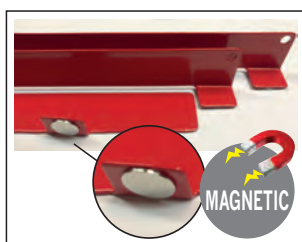

KIT SEPARATORI MAGNETICI PER
RIPIANO O BASE DEL CASSETTO