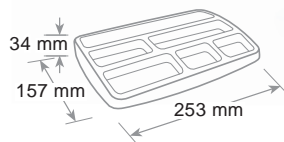

Bacinella Classic

Pen tidy - Plumier de bureau

Per contenere gli accessori di cancelleria di uso quotidiano. Può essere usata per organizzare i cassetti o sulla scrivania. Fornito senza accessori di cancelleria raffigurati.

To organise standard stationery accessories for everyday use. Can be placed inside a drawer or on the top of the desk. Supplied without the stationery accessories shown in the photo.

Pour rassembler et ranger les accessoires de bureau d'usage quotidien. Peut s'utiliser dans un tiroir ou sur le bureau. Livré sans accessoires de papeterie représentés.