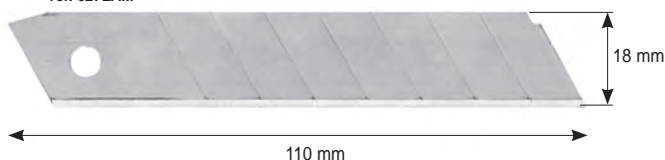

ref. 627LAM