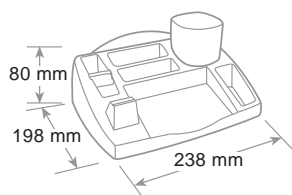

Confezione in scatola singola
Individually packed
Conditionnement à l'unité

Desk organizer Oliver

Desk organizer - Organiseur de bureau

Per contenere e organizzare gli accessori di cancelleria di uso quotidiano. Il portapenne può essere estratto dalla sede per ricavare un ulteriore vano. Sul retro comparto per alloggiare fogli e righe. Piedini antiscivolo per la base, antirumore e antigraffio. Fornito senza accessori di cancelleria raffigurati

Practical and rational offering easy access to all the standard stationery accessories. The pen holder can be removed from its housing to obtain a further compartment. Compartment for letter, rulers at the back. Non-slip, noise-reducing, anti-scratch feet. Supplied without the stationery accessories shown in the photo.

Pour rassembler et ranger les accessoires de bureau d'usage quotidien. Le pot à crayon peut être extrait de son siège pour gagner un compartiment en plus. Sur l'arrière emplacement pour feuilles et des règles. Patins antidérapants pour la base, anti-bruit et anti-rayures. Livré sans accessoires de papeterie représentés.

colori opachi - mat colors - couleurs opaques

ref.	colore/color/couleur	8003438...	pz/pcs
4121 N	nero / black / noir	...041203	1/10
4121 A	blu / blue / bleu	...041265	1/10
4121 GR	grigio / grey / gris	...041234	1/10

colori traslucidi - translucid colors - couleurs translucides

TR4121 BL	azzurro / light blue / bleu clair	...042293	1/10