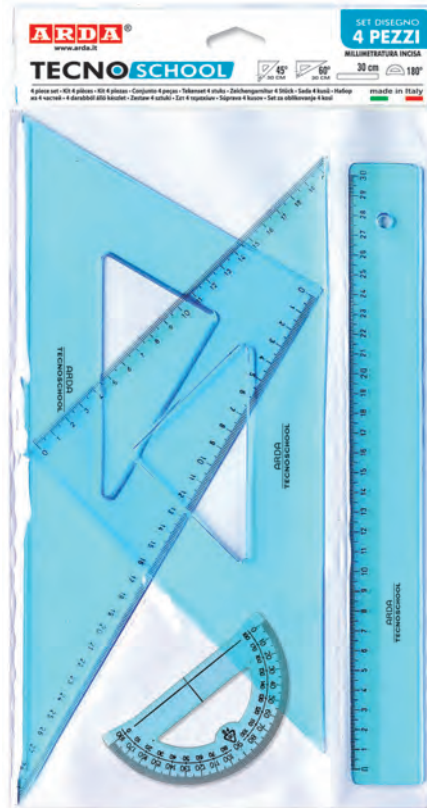

Set disegno

Drawing set
Set de traçage

Ref. 7063
MINISET 3 PZ

Ref. 706
MINISET 4 PZ

Ref. 60430SS
SET 4 PZ

* eccetto goniometro
except protractor
sauf que rapporteur

Smusso, tirachina e bordo interno
Bevelled edge, ink-edge and finger lift
Facette, bord anti-tache et bord intérieur