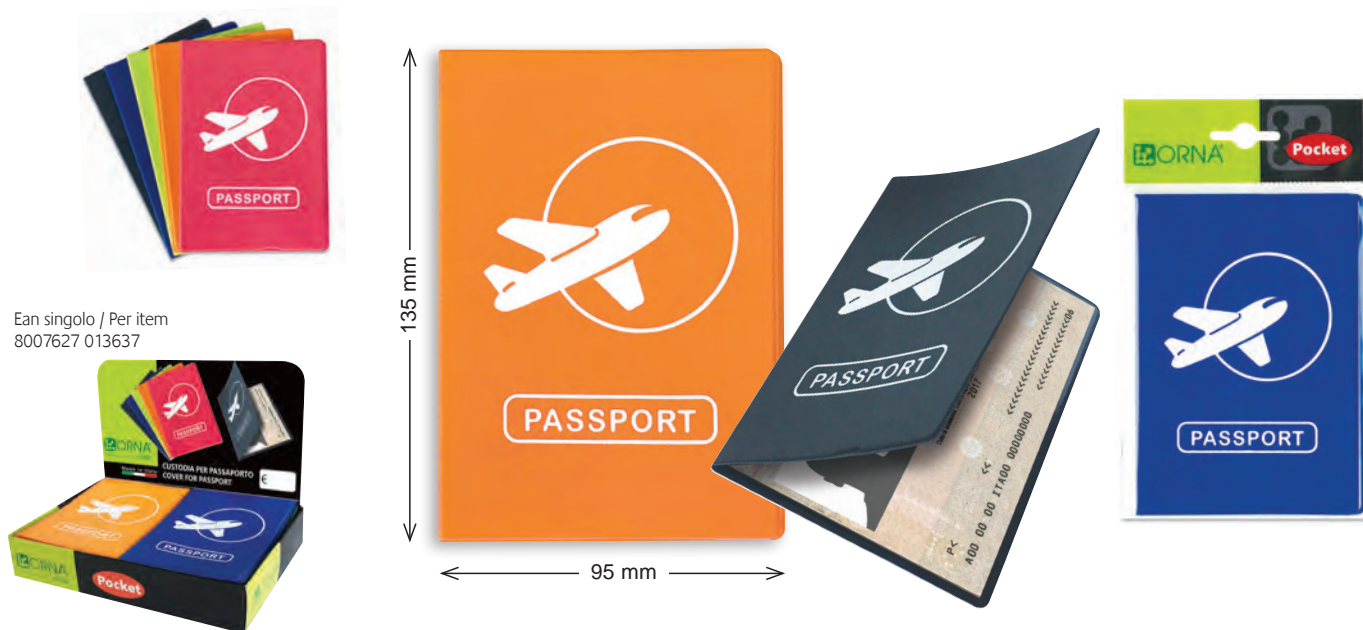

CUSTODIA PER PASSAPORTO PASSPORT COVER

Ean singolo / Per item
8007627 013637

Custodia per passaporto, apertura a libro in plastica morbida soft-touch.
Booklet passport cover in soft-touch plastic.

ref.	descrizione / description	dim. mm	col.	8007627...	pz/pcs
0136 EXP 0000	Display 25 pz/pcs	200 x 140 x 160 (aperto/open)	assortiti/assorted	...013620	1/4
0136 GDO 0000	Self-service	105 x 175	assortiti/assorted	...013651	20/120

PORTA VOUCHERS VOUCHERS HOLDER

Porta vouchers in plastica morbida soft-touch, apertura a libro, tasche interne per organizzare i documenti.
Booklet vouchers holder in soft-touch plastic, internal pockets to contain the documents.