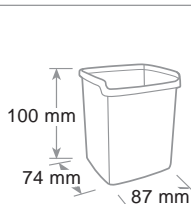

rossoitalia
ARDA

Made in Italy
Italian quality & design

MINI

Rosso Red Rouge

ref.		8003438...	pz/pcs
85510RIR	portacorrispondenza / letter tray / corbeille à courrier	...019424	10
7118RIR	portariviste / magazine file-holder / porte revues	...019448	10
18P4PRIR	cassettiera / drawer cabinet / bloc tiroir	...019462	1
19P3PRIR	mini cassettiera / mini drawer cabinet / mini bloc tiroir	...020215	4

ref.		8003438...	pz/pcs
8111RIR	portapenne / pen holder / pot à crayon	...019486	12
8116RIR	cestino / waste paper bin / corbeille à papier	...019509	10
8110RIR	bacinella / pen tidy / plumier de bureau	...019523	10