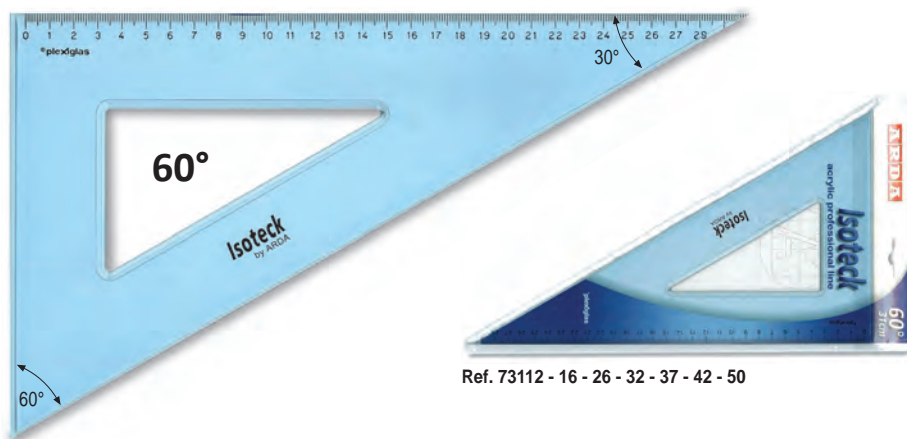

Ref. 73112 - 16 - 26 - 32 - 37 - 42 - 50

Art.	EAN13 art.	Descrizione / Description	INNER pcs	EAN13 inner	MASTER pcs
73112	8003438731128	60° cm. 12	10	8003438733122	10
73116	8003438731166	60° cm. 16	10	8003438733160	10
73126	8003438731265	60° cm. 26	10	8003438733269	10
73132	8003438731326	60° cm. 31	10	8003438733320	10
73137	8003438731371	60° cm. 36	10	8003438733375	10
* 73142	8003438731425	60° cm. 42	10	8003438733429	10
* 73150	8003438731500	60° cm. 50	10	8003438733504	10

Righe

Rulers
Règles

Smusso e tirachina
Bevelled edge and ink-edge
Facette et bord anti-tache

* Ricavate da lastra - Cut from plate
Découpé à partir de la plaque