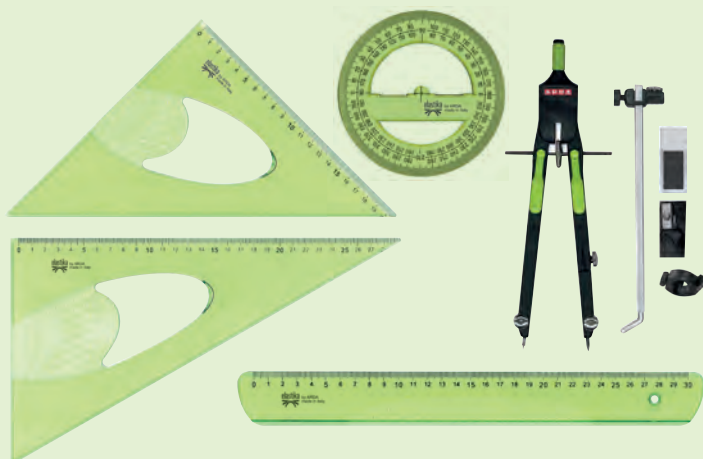

* Album disegno non incluso - Drawing album not included - Papier à dessin non inclus