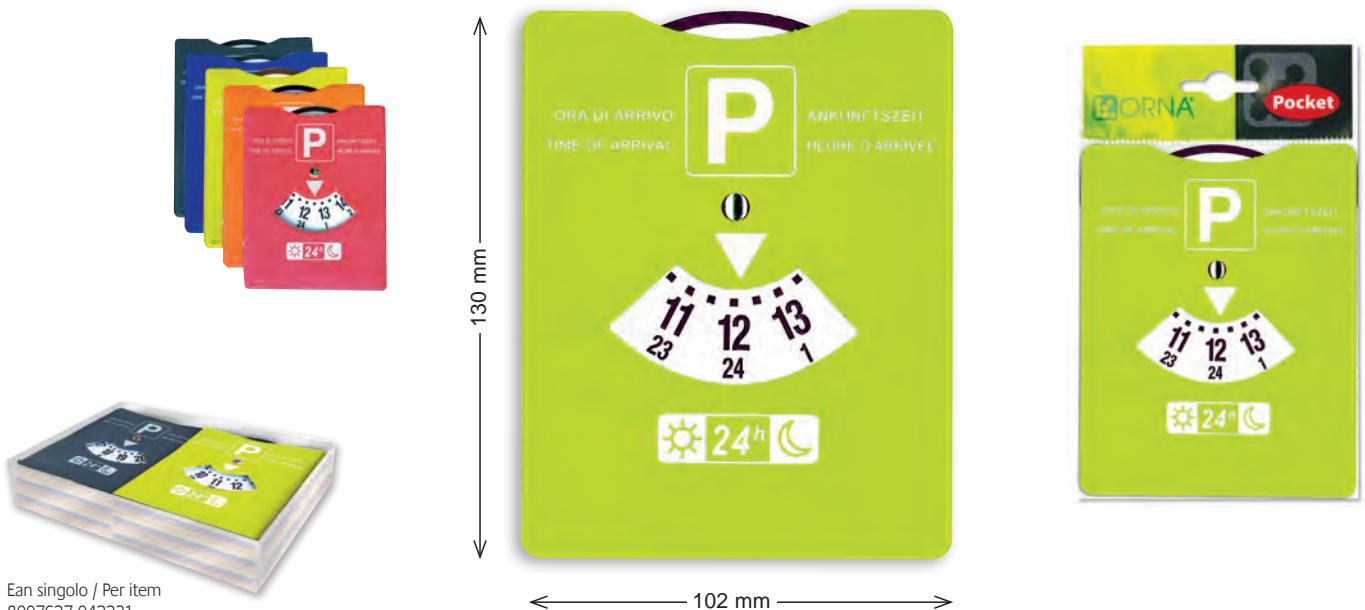

**DISCO ORARIO - 24h
PARKING DISC - 24h**

Ean singolo / Per item
8007627 042231

Disco orario 24 h, in plastica morbida soft-touch. Formato cm. 10x13
Parking disc in soft-touch plastic. 24 h. Size cm. 10x13