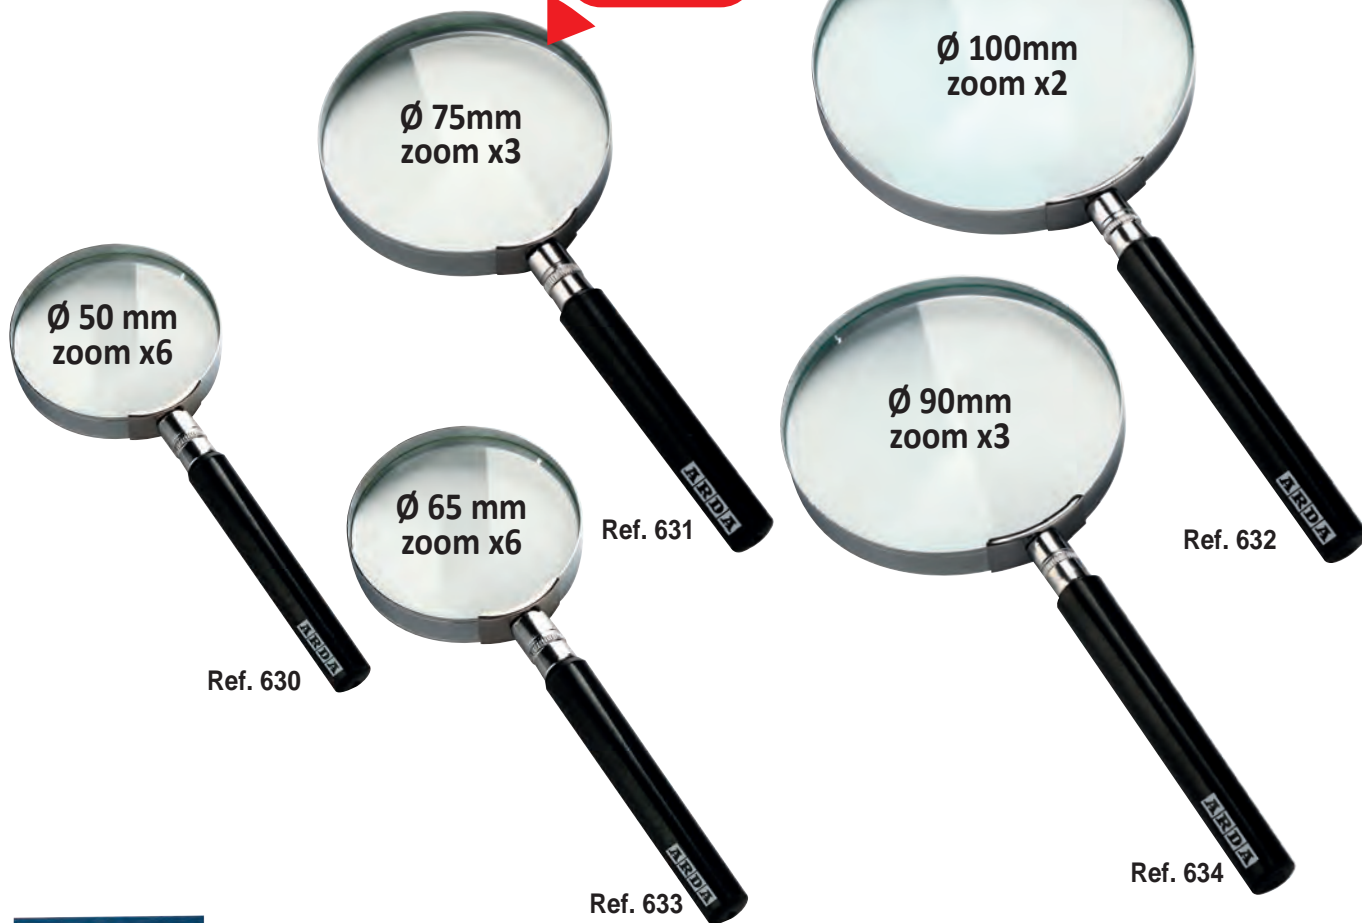

Lente ingrandimento in vetro

Glass magnifying lens
Loupe en verre

METAL

Confezionate in scatola individuale con bolle di protezione

Individually packed with bubble protection
Conditionné en boîte individuelle avec bulles de protection

Art.	EAN13 art.	Descrizione / Description	INNER pcs	EAN13 inner	MASTER pcs
630	8003438016447	Ø 50 mm	10	8003438016478	100
633	8003438029010	Ø 65 mm	10	8003438029034	100
631	8003438016454	Ø 75 mm	10	8003438016485	100
634	8003438029027	Ø 90 mm	10	8003438029041	100
632	8003438016461	Ø 100 mm	10	8003438016492	100
635ESP	8003438030146	Display 24 pz/pcs: 6x ref.630 - Ø 50 mm 6x ref.633 - Ø 65 mm 6x ref.631 - Ø 75 mm 4x ref.634 - Ø 90 mm 2x ref.632 - Ø 100 mm	1	8003438030146	1