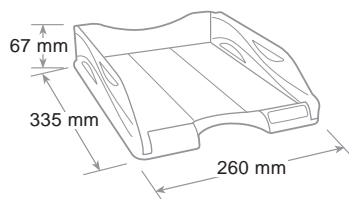

**CASSETTI INFRANGIBILI
UNBREAKABLE DRAWERS**