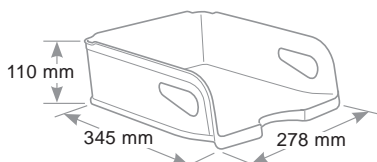

CR

BL

N

ref.	colore/color/couleur	8003438...	pz/pcs
TR18MAXCR	cristallo / cristal / cristal	...023476	6
TR18MAXBL	azzurro / light blue / bleu clair	...023483	6
18MAXN	nero / black / noir	...023490	6