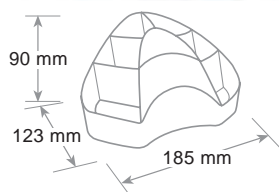

Multipot Classic

Desk organizer - Multipot

Pratico e versatile sulla scrivania, per contenere penne e accessori vari. Fornito senza accessori di cancelleria raffigurati.

Large capacious, stable pen holder for the desk top. Glossy finish. Supplied without the stationery accessories shown in the photo.

Pratique et astucieux pour rassembler et ranger les accessoires de bureau. Finition brillante. Livré sans accessoires de papeterie représentés.

colori trasparenti - transparent colors - couleurs transparentes

ref.	colore/color/ couleur	8003438...	pz/pcs
TR7121 CR	cristallo / cristal / cristal	...008640	6
TR7121 BL	azzurro / light blue / bleu clair	...012487	6
TR7121 V	verde / green / vert	...012470	6
TR7121 AS	col. assortiti / col. ass.	...016720	6

colori opachi - mat colors - couleurs opaques → pag. 130

Bacinella Classic

Pen tidy - Plumier de bureau

Per contenere gli accessori di cancelleria di uso quotidiano. Può essere usata per organizzare i cassetti o sulla scrivania. Fornito senza accessori di cancelleria raffigurati.

To organise standard stationery accessories for everyday use. Can be placed inside a drawer or on the top of the desk. Supplied without the stationery accessories shown in the photo.

Pour rassembler et ranger les accessoires de bureau d'usage quotidien. Peut s'utiliser dans un tiroir ou sur le bureau. Livré sans accessoires de papeterie représentés.

colori opachi - mat colors - couleurs opaques

ref.	colore/color/ couleur	8003438...	pz/pcs
3110 N	nero / black / noir	...031174	10
3110 A	blu / blue / blue	...031150	10
3110 R	rosso / red / rouge	...031136	10

colori trasparenti - transparent colors - couleurs transparentes