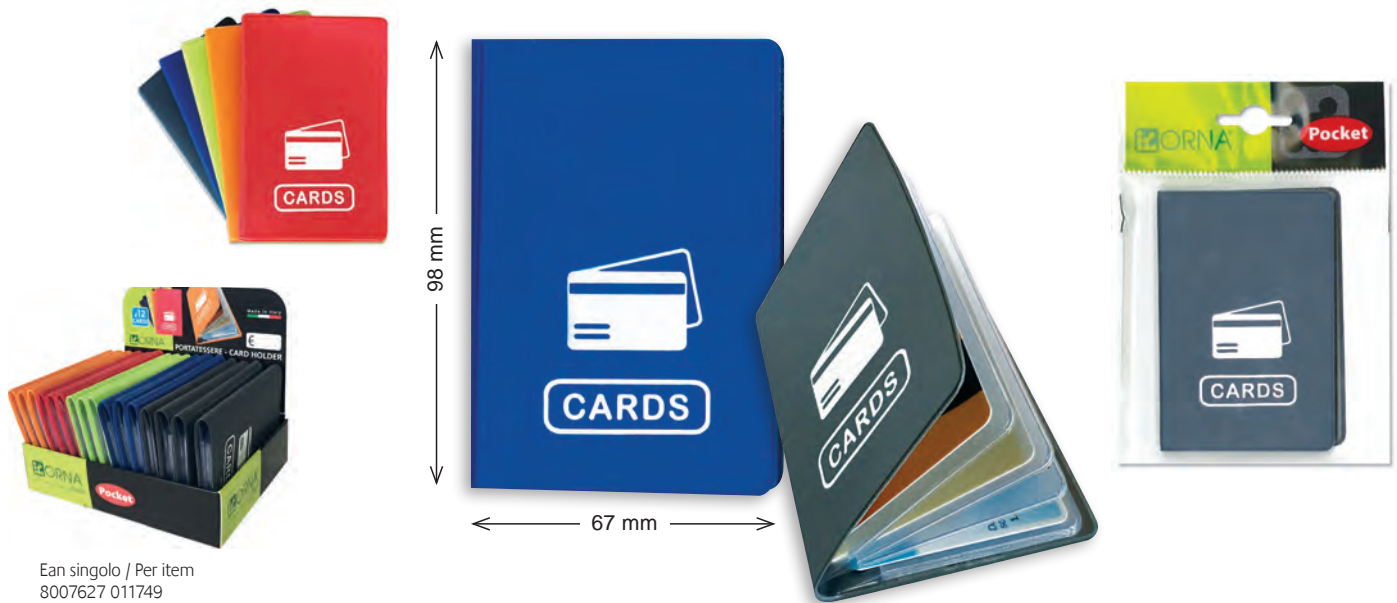

**PORTATESSERE A LIBRO
BOOKLET CARD HOLDER**

12
CARDS

Ean singolo / Per item
8007627 011749

Portatessere con copertina in plastica morbida soft-touch. 6 buste in plastica per 12 cards.
Pocket card holder with cover in soft-touch plastic. 6 fixed plastic envelopes for 12 cards.

ref.	descrizione / description	dim. mm	col.	8007627...	pz/pcs
0117 EXP 0000	Display 16 pz/pcs	135x105x120 (aperto/open)	assortiti/assorted	...011725	1/4
0117 GDO 0000	Self-service	105 x 145	assortiti/assorted	...011756	20/20