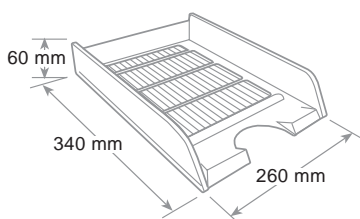

Sopporta carichi pesanti senza flettersi grazie alla barra di rinforzo.
It bears heavy loads without flexing, thanks to the reinforcement bar.
Il porte aussi de lourdes charges sans fléchir, grâce à la barre de renfort.

Confezionato in scatola espositore con apertura a strappo
Packaged in a tear-open display box
Boîte presentoir avec ouverture prédécoupée

Portacorrispondenza Classic 15510

Letter tray - Corbeille à courrier

Sovrapponibile ad incastro diritto o a scalare. Compatibile con il modello 25310. Sede per etichette identificative.

Can be stacked vertically or in steps. Compatible with model 25310. Tab area for application of labels.

Empilable en vertical ou à échelle. Compatible avec le modèle 25310. Emplacement pour étiquettes.

ref.	colore/color/ couleur	8003438...	pz/pcs
15510 N	nero / black / noir	...155252	10
15510 A	blu / blue / bleu	...155153	10
15510 R	rosso / red / rouge	...155139	10
15510 GR	grigio / grey / gris	...155207	10

optionals

03530	4 distanziali in plastica 4 plastic risers 4 rehausses en plastique	...035301	20
02530	4 distanziali in metallo 4 metal risers 4 rehausses en métal	...025302	20

Cestino forato Classic Lt 12

Waste paper bin - Corbeille à papier

Superficie interna liscia per facilitare la pulizia e lo svuotamento. Forma impilabile per guadagnare spazio nel trasporto.

Smooth internal surface to facilitate cleaning. Shape to allow stacking and save space during transport.

Surface lisse interne pour faciliter le nettoyage et jeter facilement les papiers. Empilable pour économiser espace lors du transport.

INFRANGIBILE
UNBREAKABLE-INCASSABLE

colori opachi - mat colors - couleurs opaques

ref.	colore/color/ couleur	8003438...	pz/pcs
4119 N	nero / black / noir	...041449	20
4119 A	blu / blue / bleu	...041425	20