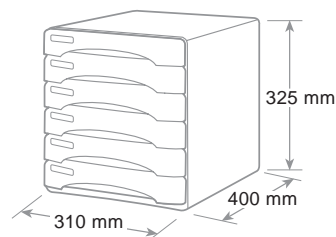

6 CASSETTI
6 drawers
6 tiroirs

ref.	colore/color/couleur	8003438...	pz/pcs
13G 6P N	nero / black / noir	...713667	1
13G 6P A	blu / blue / blue	...713643	1
13G 6P GR	grigio / grey / gris	...713629	1
TR 13G 6P BL	azzurro / light blue / bleu clair	...723406	1
TR 13G 6P V	verde / green / vert	...723499	1

■ ■ ■ cassetti opachi / mat drawers - tiroirs opaques
■ ■ ■ cassetti trasparenti / transparent drawers - tiroirs transparentes