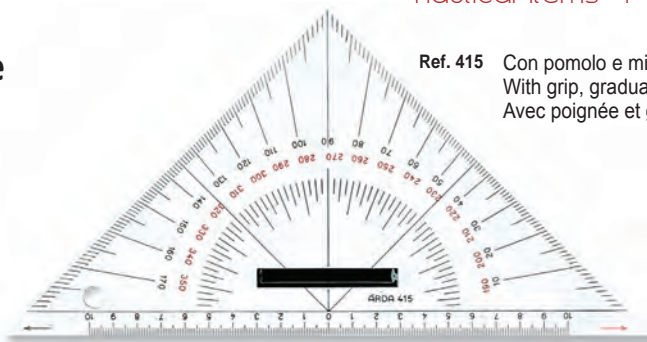

Squadre nautiche

45° 26 cm

Set square 45° 26 cm
Equerres 45° 26 cm

plexiglas

Ref. 415 Con pomolo e millimetratura con linea di fede.
With grip, graduated with hypotenuse scale detached from edge.
Avec poignée et graduation hypotenuse détachée du bord.