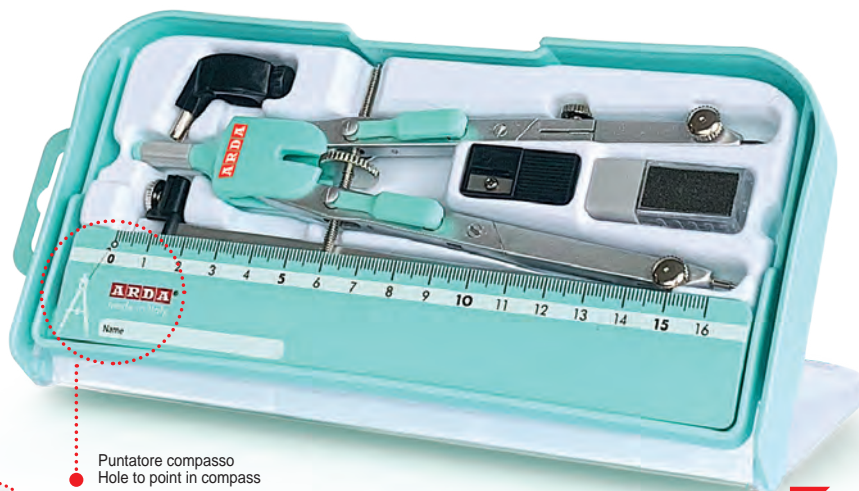

- **Si ripiega facilmente** diventando un pratico supporto per l'uso.
- **Si richiude** mantenendo in ordine il compasso e gli accessori.
- **Resistente** grazie al materiale infrangibile
- **Chiusura di sicurezza** che evita l'apertura accidentale nello zaino.
- It folds easily becoming a practical support for use.
- It closes quickly, keeping the compass and accessories in order.
- **Resistant** thanks to the unbreakable material.
- **Safety closure** that prevents accidental opening in the school backpack.

SMART BOX

APRI E RIPIEGA!

Puntatore compasso
Hole to point in compass

Tutti i modelli sono presentati in display da 12 pz.

All models comes in display of 12 pcs