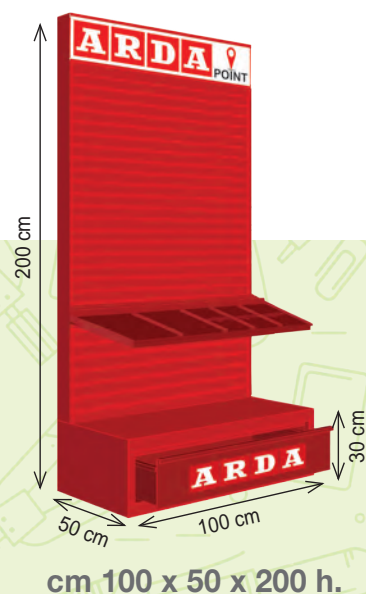

ESPOSITORE IN METALLO DA PARETE

Metal floor display - Présentoir au sol en métal

ARDA POINT

REF. 2003

MODULO SINGOLO - 1 mt. Esempio di assortimento

RIPIANO CON
PROFILO
PORTA-PREZZO,
POSIZIONABILE A
DIVERSE ALTEZZE

BASE CON
CASSETTO
INTEGRATO PER
STOCCAGGIO
PRODOTTI