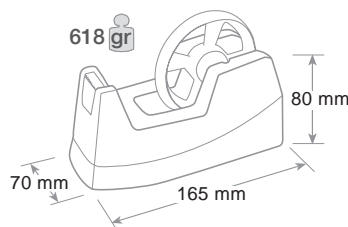

MEDIUM

Dispenser tendinaastro Wave MEDIUM Dispenser - Dévidoir

Base appesantita. Lama taglianastro in metallo. Fondo antiscivolo e antigraffio. Nastro adesivo non incluso.

With heavy, non-slip, anti-scratch base. Tape cutter in metal.

Adhesive tape not supplied.

Base lourde, anti-glissement et anti-rayures. Lame de coupe en métal.

Fourni sans ruban adhésif.

articolo / items / article			inner		master
ref.	colore/color/couleur	Barcode	pz/pcs	Barcode	pz/pcs
N 431TLN	nero / black / noir	8007024 503793	12	8007024 503847	24
A 431TLA	blu / blue / bleu	8007024 503809	12	8007024 503854	24

ref. 421D...