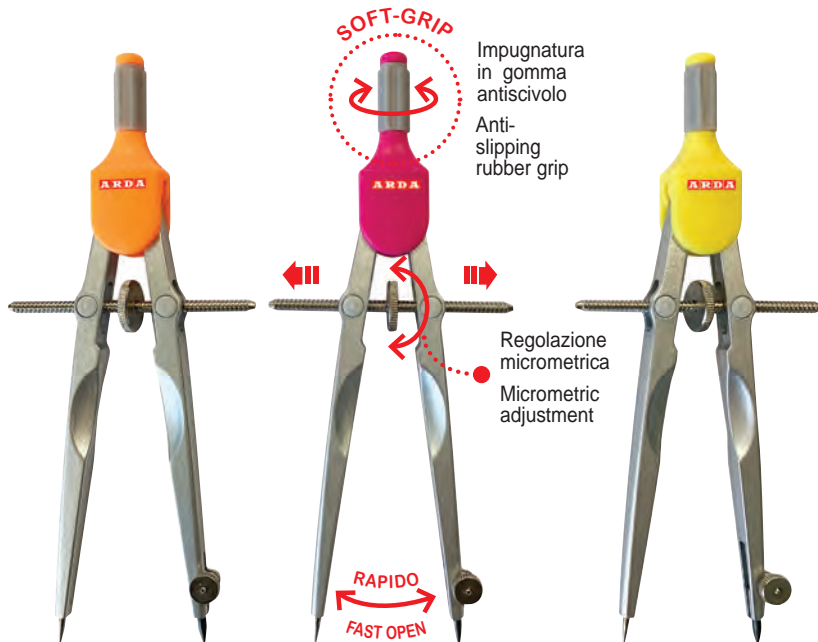

BALAUSTRINO apertura rapida

SMALL QUICK-SET COMPASS

IN SCATOLA - IN BOX KIT 3 PZ

Contenuto / content :

KIT 3 PZ.

Scatolina con ricambi, mine supplementari e carta vetrata affilamine

Box with spare parts and leads and sandpaper to sharpen mines