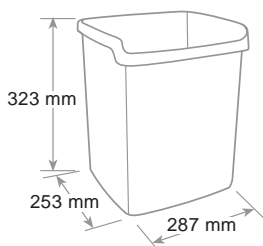

ref. 8116...

INFRANGIBILE
UNBREAKABLE-INCASSABLE