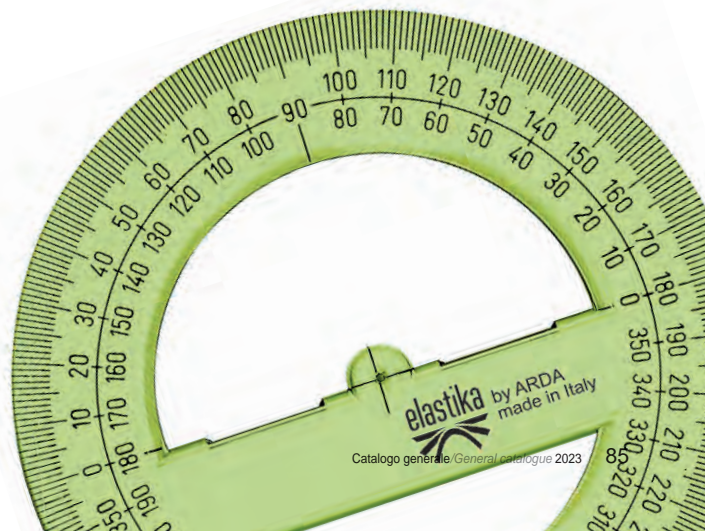

BALAUSTRONE CON FRIZIONE E PROLUNGA in astuccio

QUICK-SET COMPASS WITH PUSH BUTTON AND ARM in stand-up fabric case

ref. C01EL
ean astuccio 8003438 030672
inner 3 pz : ean 8003438 030689