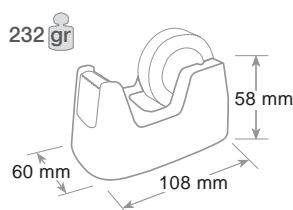

SMALL

MYDESK Colours

Dispenser tendinaastro Wave SMALL
Dispenser - Dévidoir

Da banco o scrivania, con base appesantita. Lama taglianastro in metallo. Fondo antiscivolo e antigraffio. Porta nastro adesivo mt 33 x mm 19. Nastro adesivo non incluso.

For desktop with heavy, non-slip, anti-scratch base. Tape cutter in metal. For adhesive tape mt 33 x mm 19. Adhesive tape not supplied.

Pour bureau. Base lourde, anti-glissement et anti-rayures. Lame de coupe en métal. Pour ruban adhésive mt 33 x mm 19. Fourni sans ruban adhésif.

articolo / items / article			inner		master
ref.	colore/color/ couleur	Barcode	pz/pcs	Barcode	pz/pcs
441AS	col.ass. B V TU	8007024 503830	12	8007024 503885	72