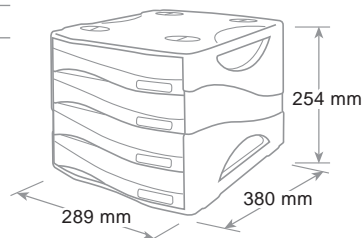

**Cassettiere
Drawer cabinet**

ref.	colore/color/couleur	8003438...	pz/pcs
15P4PRE	nero / black / noir	...028969	2

**CASSETTI INFRANGIBILI
UNBREAKABLE DRAWERS**

**Portacorrispondenza
Letter tray**

INFRANGIBILE - UNBREAKABLE

ref.	colore/color/couleur	8003438...	pz/pcs
65510RE	nero / black / noir	...028976	10

**Portariviste
Magazine file holder**

ref.	colore/color/couleur	8003438...	pz/pcs
7118RE	nero / black / noir	...027955	10

**Portapenne
Pen holder**

ref.	colore/color/couleur	8003438...	pz/pcs
4111RE	nero / black / noir	...027924	12