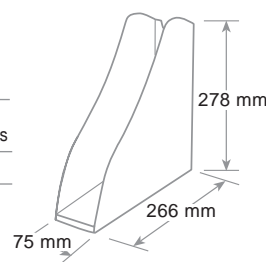

**Portariviste
Magazine file holder**

ref.	colore/color/couleur	8003438...	pz/pcs
7118RE	nero / black / noir	...027955	10