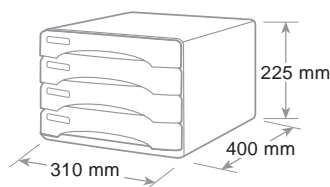

4 CASSETTI
4 drawers
4 tiroirs

ref.	colore/color/couleur	8003438...	pz/pcs
13P 4P N	nero / black / noir	...713438	1
13P 4P A	blu / blue / blue	...713445	1
13P 4P GR	grigio / grey / gris	...713421	1
TR 13P 4P BL	azzurro / light blue / bleu clair	...723444	1
TR 13P 4P V	verde / green / vert	...723420	1

■ ■ ■ cassetti opachi / mat drawers - tiroirs opaques
■ ■ ■ cassetti trasparenti / transparent drawers - tiroirs transparentes