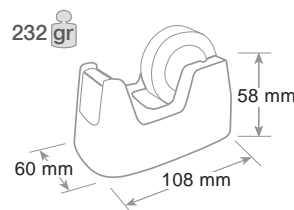

SMALL

Dispenser tendinaastro Wave SMALL
Dispenser - Dévidoir

Da banco o scrivania, con base appesantita. Lama taglianastro in metallo. Fondo antiscivolo e antigraffio. Porta nastro adesivo mt 33 x mm 19. Nastro adesivo non incluso.

For desktop with heavy, non-slip, anti-scratch base. Tape cutter in metal. For adhesive tape mt 33 x mm 19. Adhesive tape not supplied.

Pour bureau. Base lourde, anti-glissement et anti-rayures. Lame de coupe en métal. Pour ruban adhésive mt 33 x mm 19. Fourni sans ruban adhésif.