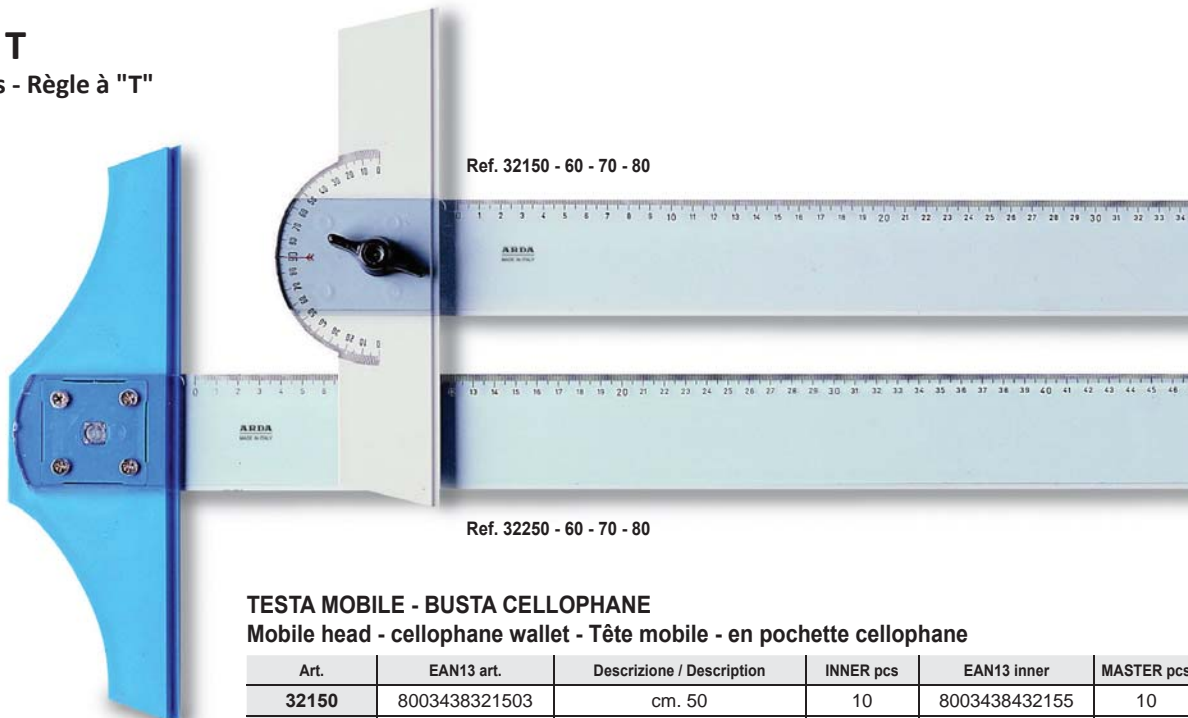

Ref. 32250 - 60 - 70 - 80

Righe T

T-squares - Règle à "T"

Ref. 32150 - 60 - 70 - 80