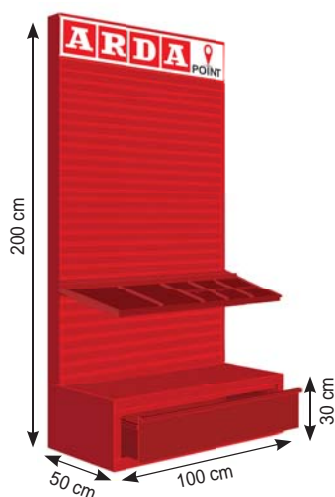

REF. 2003 - MODULO SINGOLO

DIM. cm. 100 x 50 x 200 h.