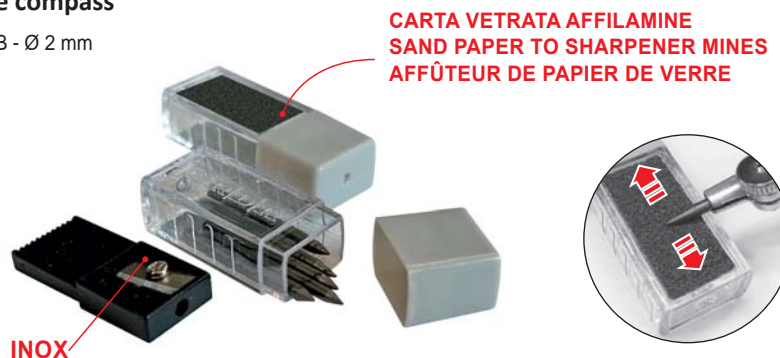

### Ricambi per compasso

Spare parts for compass - Accessoires de compas

- 10x Mine per compasso / compass leads / Mines HB - Ø 2 mm
- 1x Temperamine / leads sharpener / Taille-crayons

ref.COMIN

Art.	EAN13 art.	Descrizione / Description	INNER pcs	EAN13 inner	MASTER pcs
COMIN	8003438031648	in blister	20	8003438031655	400