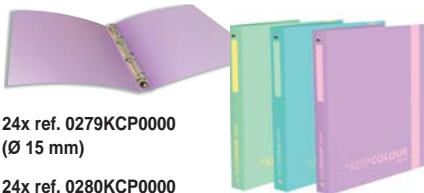

24x ref. 0279KCP0000
(Ø 15 mm)

24x ref. 0280KCP0000
(Ø 30 mm)