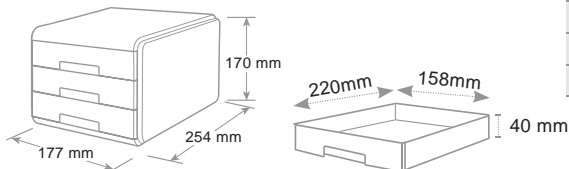

ref.	colore/color/ couleur	8003438...	pz/pcs
19P3PPASBL	azzurro / light blue / bleu	...022851	4
19P3PPASV	verde / green / vert	...022868	4
19P3PPASG	giallo / yellow / jaune	...022875	4
19P3PPASVI	lilla / lilac / lilas	...022882	4
19P3PPASAS	col. ass.	vedi ean col.	4