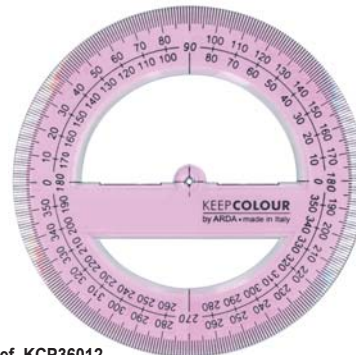

Ref. KCP36012