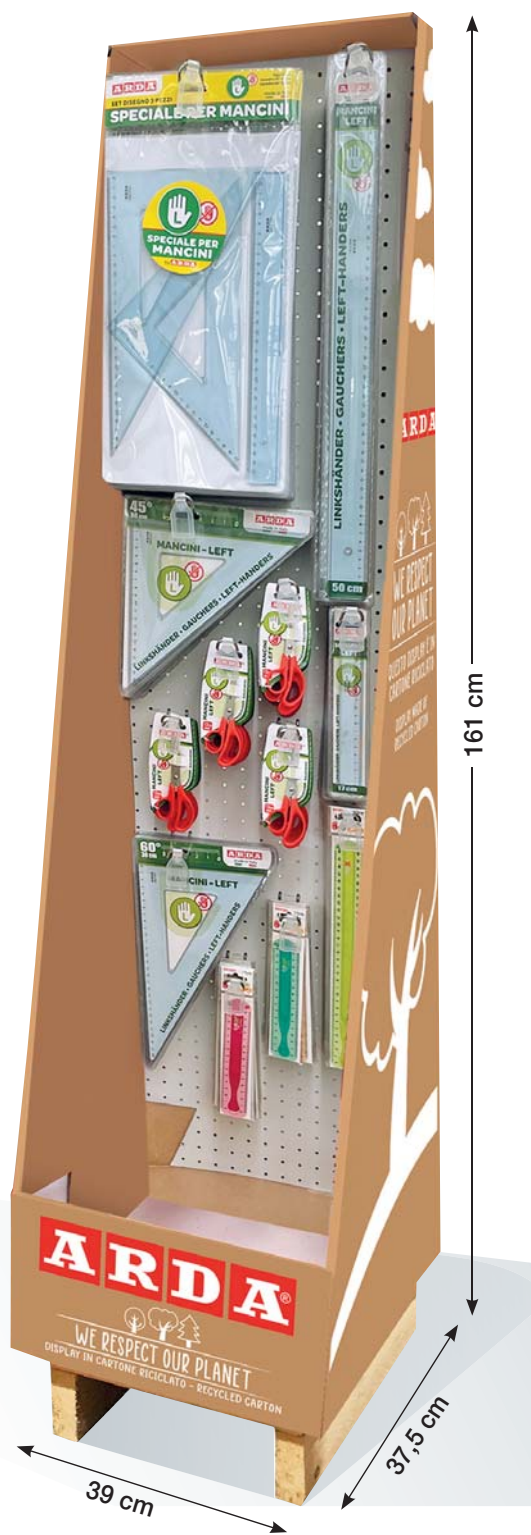

DISPLAY 500 - 1/6 PALLET CARTON DISPLAY

Mancini
Left-handers - Gauchers

REF. 500MAN01 - 200 pz/pcs

pz	Descrizione - Description
20	Set 3 pz/pcs ref. 704303MAN
20	Righe cm.50 ref. 28950MAN
20	Squadre 45° cm.30 ref. 28730MAN
20	Squadre 60° cm.30 ref. 28830MAN
20	Righe cm 17 ref. 28917MAN
40	Forbici cm. 13 ref. FA1206
20	Righe flexi cm.30 ref. 130
40	Righe flexi cm. 15 ref.115