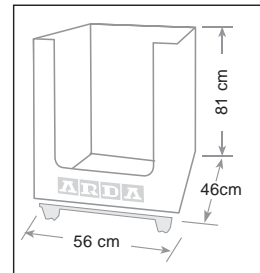

**PALL-BOX SMALL
1/3 PALLET**

**MINI CASSETTIERE
MINI DRAWER CABINETS**

REF. 19P3PPASPBX

20 pz/pcs Ean 8003438 023469
minicassettiere / mini drawers cabinet
PASTEL ref. 19P3PPAS...

REF. 19P3PNPBX

20 pz/pcs Ean 8003438 022516
minicassettiere / mini drawers cabinet
MYDESK ref. 19P3PN...

**VALIGETTE
BRIEFCASE**

REF. 1570002

36 pz/pcs Ean 8003438 027177

valigette grandi / big briefcase
FLUO ref. 0256SOF0000

disponibile anche / available also :

REF. 1570001

60 pz/pcs Ean 8003438 027160

valigette piccole / small briefcase
FLUO ref. 0255SOF0000