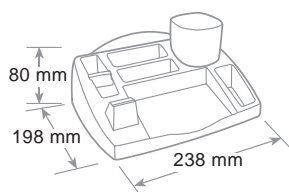

colori opachi - mat colors - couleurs opaques

ref.	colore/color/couleur	8003438...	pz/pcs
4121 N	nero / black / noir	...041203	1/5
4121 A	blu / blue / bleu	...041265	1/5
4121 GR	grigio / grey / gris	...041234	1/10