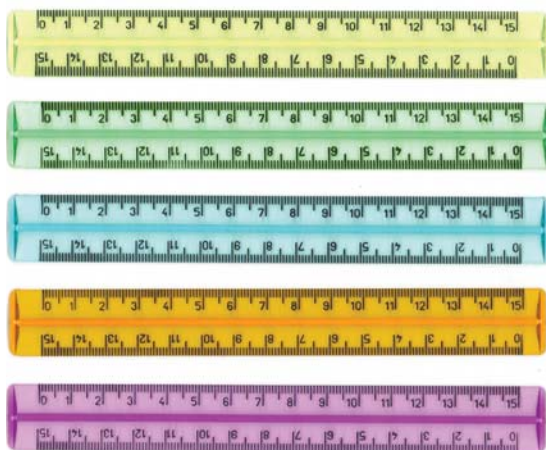

Colori assortiti - Assorted colours - Couleurs assorties

**Barattolo 50 righelli  
modello stretto**

Pot containing 50 rulers - narrow  
Pot de 50 règles - étroites

**15 cm**

**50**  
pcs

Ref. 282C

Art.	EAN13 art.	Descrizione / Description	INNER pcs	EAN13 inner	MASTER pcs
282C	8003438002822	cm. 15	1	8003438002822	20