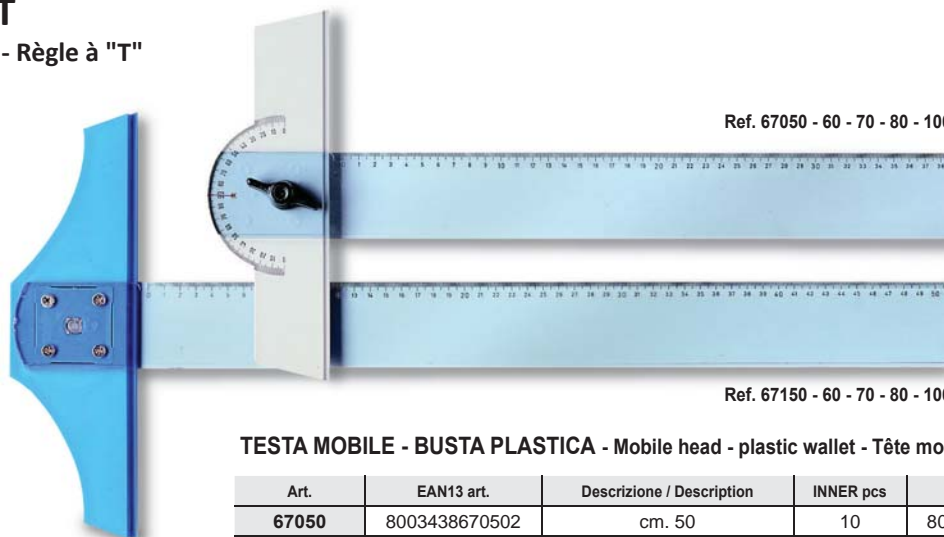

Espositore da banco in cartone

Carton desktop display - Presentoir de comptoir en carton

47
pcs

DISPLAY 47 pz / pcs

Art.	EAN13 art.	Descrizione / Description	INNER	MASTER
641	8003438013620	5x Sq. 45° cm. 31 - ref. 73032 5x Sq. 60° cm. 31 - ref. 73132 5x Sq. 45° cm. 36 - ref. 73037 5x Sq. 60° cm. 36 - ref. 73137 5x Righe cm. 50 - ref. 70050 5x Righe cm. 60 - ref. 70060 10x Triplo dec. cm. 30 - ref. 68030 5x Gon. 180° cm. 15 - ref. 750 1x bar. 15 pz. R15 cm alu - ref.17915BAR 1x bar. 12 portamine 2 mm ref. 4017	1	1

Disponibilità limitata alle campagne promozionali - Product availability limited to promotional campaigns - Disponibilité limitée aux campagnes promotionnelles

Contenuto specifico per disegno tecnico su fogli A3
Specific content for technical drawing on A3 sheets
Contenu spécifique pour le dessin technique sur papier A3

Ref. 641
32,5 x 25 x 65 h. cm

Righe T

T-squares - Règle à "T"

Ref. 67050 - 60 - 70 - 80 - 100

Ref. 67150 - 60 - 70 - 80 - 100

TESTA MOBILE - BUSTA PLASTICA - Mobile head - plastic wallet - Tête mobile - en pochette plastique

Art.	EAN13 art.	Descrizione / Description	INNER pcs	EAN13 inner	MASTER pcs
67050	8003438670502	cm. 50	10	8003438671509	10
67060	8003438670601	cm. 60	10	8003438671608	10
67070	8003438670700	cm. 70	10	8003438671707	10
67080	8003438670809	cm. 80	10	8003438671806	10
* 670100	8003438670106	cm. 100	1	8003438670106	1

TESTA FISSA - BUSTA CELLOPHANE - Fixed head - cellophane wallet - Tête fixe en pochette cellophane

Art.	EAN13 art.	Descrizione / Description	INNER pcs	EAN13 inner	MASTER pcs
67150	8003438671516	cm. 50	10	8003438067159	10
67160	8003438671615	cm. 60	10	8003438067166	10
67170	8003438671714	cm. 70	10	8003438067173	10
67180	8003438671813	cm. 80	10	8003438067180	10
* 671100	8003438711007	cm. 100	1	8003438711007	1

* Ricavate da lastra.
Riga colore cristallo.

Cut from plate.
Crystal color ruler.

Découpé à partir de la plaque.
Règle de couleur cristal.