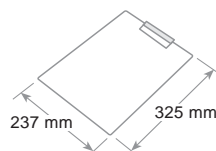

Portablocco Executive

Executive clipboard - Plaque à pince Executive

Per fogli A4, con pratico alloggiamento portapenna. Pinza in metallo. Appendibile a parete. Bordo fermafogli. Penna non inclusa.

For A4 sheets, practical penholder lodging. Pliers in metal. Hangable. Board paper stopper. Pen not included.

Pour feuilles A4, avec un hébergement pratique porte-plume. Pinces métal. Accrochable au mur. Bord arrête feuilles. Stylo non inclus.

ref.	colore/color/ couleur	8003438...	pz/pcs
2129 N	N nero / black / noir	...016980	10
TR2129CR	CR cristallo / cristal / cristal	...017024	10

Portablocco

Clipboard - Plaque à pince

Per fogli A4. Con pinza in metallo per fissare i fogli.

For A4 sheets. With metal clip to hold documents.

Accepte feuilles A4. Avec pince en metal pour fixer les feuilles.

N **A** **R**

colori opachi - mat colors - couleurs opaques

ref.	colore/color/ couleur	8003438...	pz/pcs
2128 N	nero / black / noir	...800114	10
2128 A	blu / blue / blue	...001436	10
2128 R	rosso / red / rouge	...001443	10

Cartella portablocco con pinza

Clipboard folder - Plaque à pince

Cartella portablocco a 2 ante per formato A4. In plastica morbida soft-touch. Tasca interna, passante portapenna e pinza nichelata.

Clip board folder A4 size. In soft-touch plastic. Internal pocket, pen loop, nickel plated clip.

Plaque à pince format A4. En plastique soft-touch. Poche intérieure, passant pour stylo et clip nickelé.

ref.	colore/color/ couleur	8007627...	pz/pcs
0110 NEO 0000	antracite / graphite	...011022	12