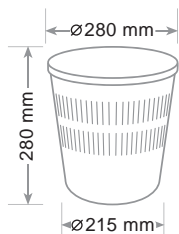

ref. 4119...

Cestino forato Classic Lt 12

Waste paper bin - Corbeille à papier

Superficie interna liscia per facilitare la pulizia e lo svuotamento. Forma impilabile per guadagnare spazio nel trasporto.

Smooth internal surface to facilitate cleaning. Shape to allow stacking and save space during transport.

Surface lisse interne pour faciliter le nettoyage et jeter facilement les papiers. Empilable pour économiser espace lors du transport.

N

A

colori opachi - mat colors - couleurs opaques

ref.	colore/color/ couleur	8003438...	pz/pcs
4119 N	nero / black / noir	...041449	20
4119 A	blu / blue / bleu	...041425	20