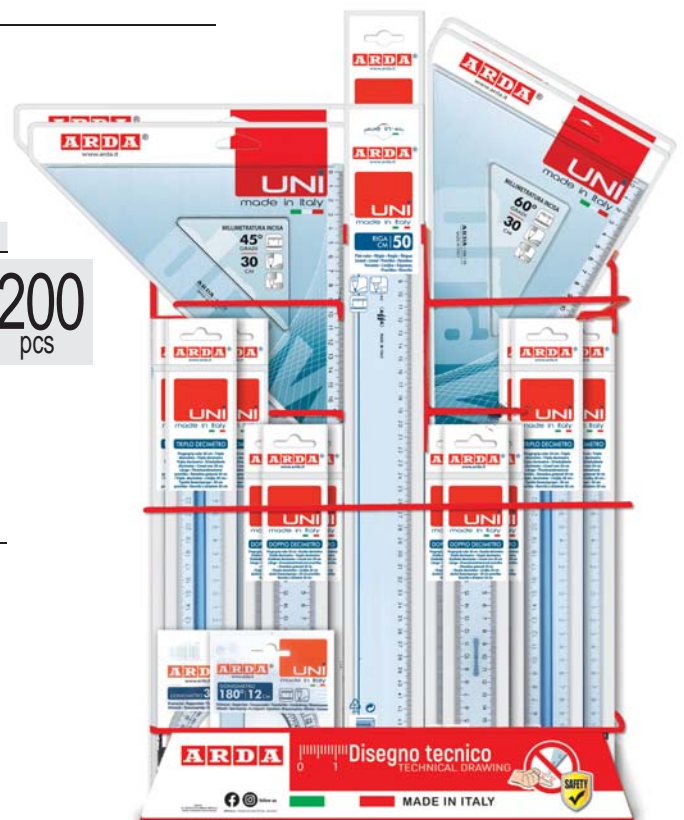

Ref. 4765

39,5 x 19 x 63 h. cm