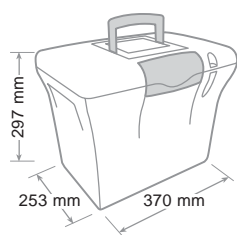

5 CARTELLINE A4 INCLUDE
A4 PAPER FILES INCLUDED
DOSSIERS A4 INCLUS
33cm

Valigetta multuso

Multipurpose case - Mallette polyvalente

Valigetta in plastica di grande capacità con coperchio a ribalta per uso domestico o per l'ufficio. Adatta a contenere molti oggetti. È in grado di soddisfare molteplici e diverse esigenze: giochi, utensili per hobby e fai da te, medicinali, materiale per la pulizia domestica, documenti. Questi sono solo alcuni esempi perché in realtà questa valigetta si presta a svariati utilizzi in base alle esigenze personali. Dotata di chiusura e maniglia. Possibilità di chiudere con un lucchetto (non fornito). Sovrapponibili.

Large capacity plastic case with flip top lid for home or office use. Suitable for many objects. It can satisfy many different needs: games, hobby and craft tools, medicines, household cleaning materials, documents. These are just a few examples because in reality this case lends itself to various uses based on personal needs. Equipped with lock and handle. Possibility of closing with a padlock (not supplied). Stackable.

Mallette en plastique de grande capacité avec couvercle rabattable pour une utilisation à la maison ou au bureau. Idéale pour contenir de nombreux objets. Il est capable de satisfaire des besoins multiples et différents: jeux, outils de loisirs et de bricolage, médicaments, produits d'entretien ménager, documents. Ce ne sont là que quelques exemples car en réalité cette mallette se prête à diverses utilisations en fonction des besoins personnels. Équipé de fermeture et poignée. Possibilité de fermeture avec un cadenas (non fourni). Empilable.