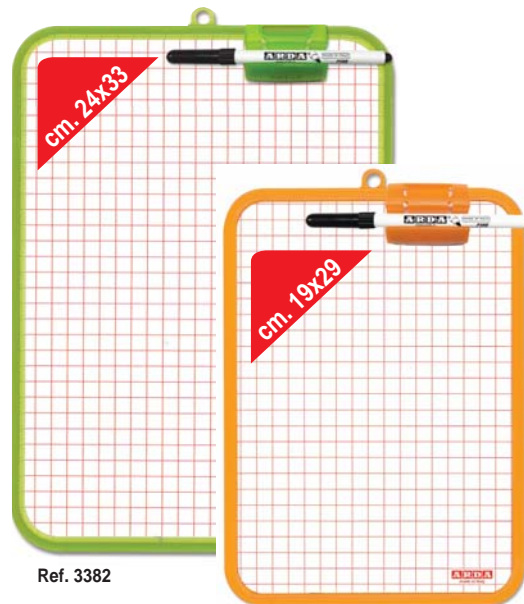

Bifacciali superficie in cartone plastificato

Double side board plastic covered cardboard

Ardoise double face surface en carton plastifié

MADE IN ITALY

ITALIAN QUALITY & STYLE

CORNICE : in plastica
FRAME : plastic
CADRE : en plastique

SUPERFICIE : quadretti/bianca
SURFACE : squared/plain
SURFACE : quadrillée/unie

PACKAGING :
busta trasparente appendibile
Hanging transparent bag
Sachet transparent suspendu

ACCESSORI COMPRESI :
pennarello e cancellino

ACCESSORIES INCLUDED :
marker and eraser

ACCESSOIRES INCLUS :
marqueur et effacette

Art.	EAN13 art.	Descrizione / Description	INNER pcs	EAN13 inner	MASTER pcs
34232	8007024342323	cm. 19x29	12	8007024501133	12
3382	8007024033825	cm. 24x33	12	8007024501140	12

Bifacciali superficie in cartone plastificato

Double side board plastic covered cardboard

Ardoise double face surface en carton plastifié

MADE IN ITALY

ITALIAN QUALITY & STYLE

SENZA ACCESSORI
WITHOUT ACCESSORIES
SANS ACCESSOIRES