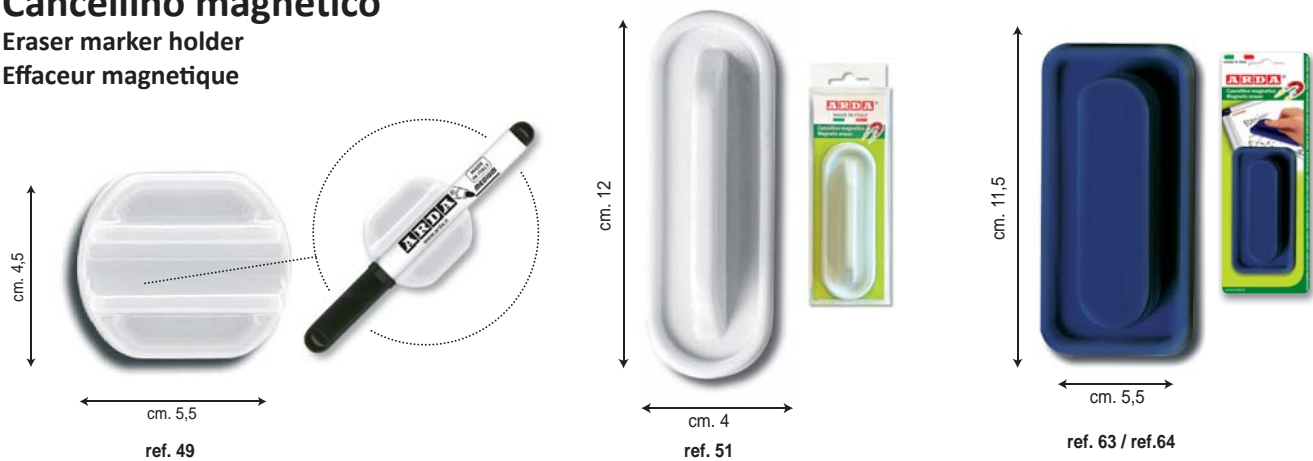

Cancellino magnetico

Eraser marker holder
Effaceur magnetique

Art.	EAN13 art.	Descrizione / Description	INNER pcs	EAN13 inner	MASTER pcs
49	8007024000490	Cancellino magnetico bianco portapennarello - in sacchetto	20	8007024502772	20
51	8007024000513	Cancellino magnetico bianco - in blister	20	8007024502734	20
63	8007024000636	Cancellino magnetico blu - in sacchetto	20	8007024502741	20
64	8007024000643	Cancellino magnetico blu - in blister	20	8007024502758	20

Cancellino magnetico portapennarello + 1 o 2 pennarelli

Magnetic eraser marker holder + 1 or 2 markers

Effaceur magnetique porte-marqueur + 1 or 2 marqueurs

PACKAGING : blister

Pennarelli punta media inclusi
Markers included
Marqueurs inclus

COLORE CANCELLINO
COLOUR ERASE / COULEUR EFFACEUR :
ref 62 : bianco - white - blanche
ref. 65 : rosso - red - rouge