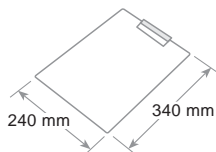

Portablocco Executive

Executive clipboard - Plaque à pince Executive

Per fogli A4, con pratico alloggiamento portapenna. Pinza in metallo. Appendibile a parete. Bordo fermafogli. Penna non inclusa.

For A4 sheets, practical penholder lodging. Pliers in metal. Hangable. Board paper stopper. Pen not included.

Pour feuilles A4, avec un hébergement pratique porte-plume. Pinces métal. Accrochable au mur. Bord arrête feuilles. Stylo non inclus.

ref.	colore/color/ couleur	8003438...	pz/pcs
2129 N	N nero / black / noir	...016980	10
TR2129CR	CR cristallo / cristal / cristal	...017024	10

ref. 2128...

Portablocco

Clipboard - Plaque à pince

Per fogli A4. Con pinza in metallo per fissare i fogli.

For A4 sheets. With metal clip to hold documents.

Accepte feuilles A4. Avec pince en metal pour fixer les feuilles.

N **A** **R**

colori opachi - mat colors - couleurs opaques

ref.	colore/color/ couleur	8003438...	pz/pcs
2128 N	nero / black / noir	...800114	10
2128 A	blu / blue / blue	...001436	10
2128 R	rosso / red / rouge	...001443	10