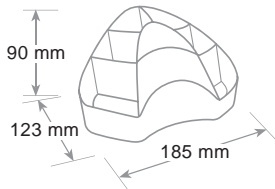

colori trasparenti - transparent colors - couleurs transparentes

ref.	colore/color/couleur	8003438...	pz/pcs
TR7121 CR	cristallo / cristal / cristal	...008640	6
TR7121 BL	azzurro / light blue / bleu clair	...012487	6
TR7121 V	verde / green / vert	...012470	6
TR7121 AS	col. assortiti / col. ass.	...016720	6

colori opachi - mat colors - couleurs opaques → pag. 191

Bacinella Classic

Pen tidy - Plumier de bureau

Per contenere gli accessori di cancelleria di uso quotidiano. Può essere usata per organizzare i cassetti o sulla scrivania. Fornito senza accessori di cancelleria raffigurati.

To organise standard stationery accessories for everyday use. Can be placed inside a drawer or on the top of the desk. Supplied without the stationery accessories shown in the photo.

Pour rassembler et ranger les accessoires de bureau d'usage quotidien. Peut s'utiliser dans un tiroir ou sur le bureau. Livré sans accessoires de papeterie représentés.