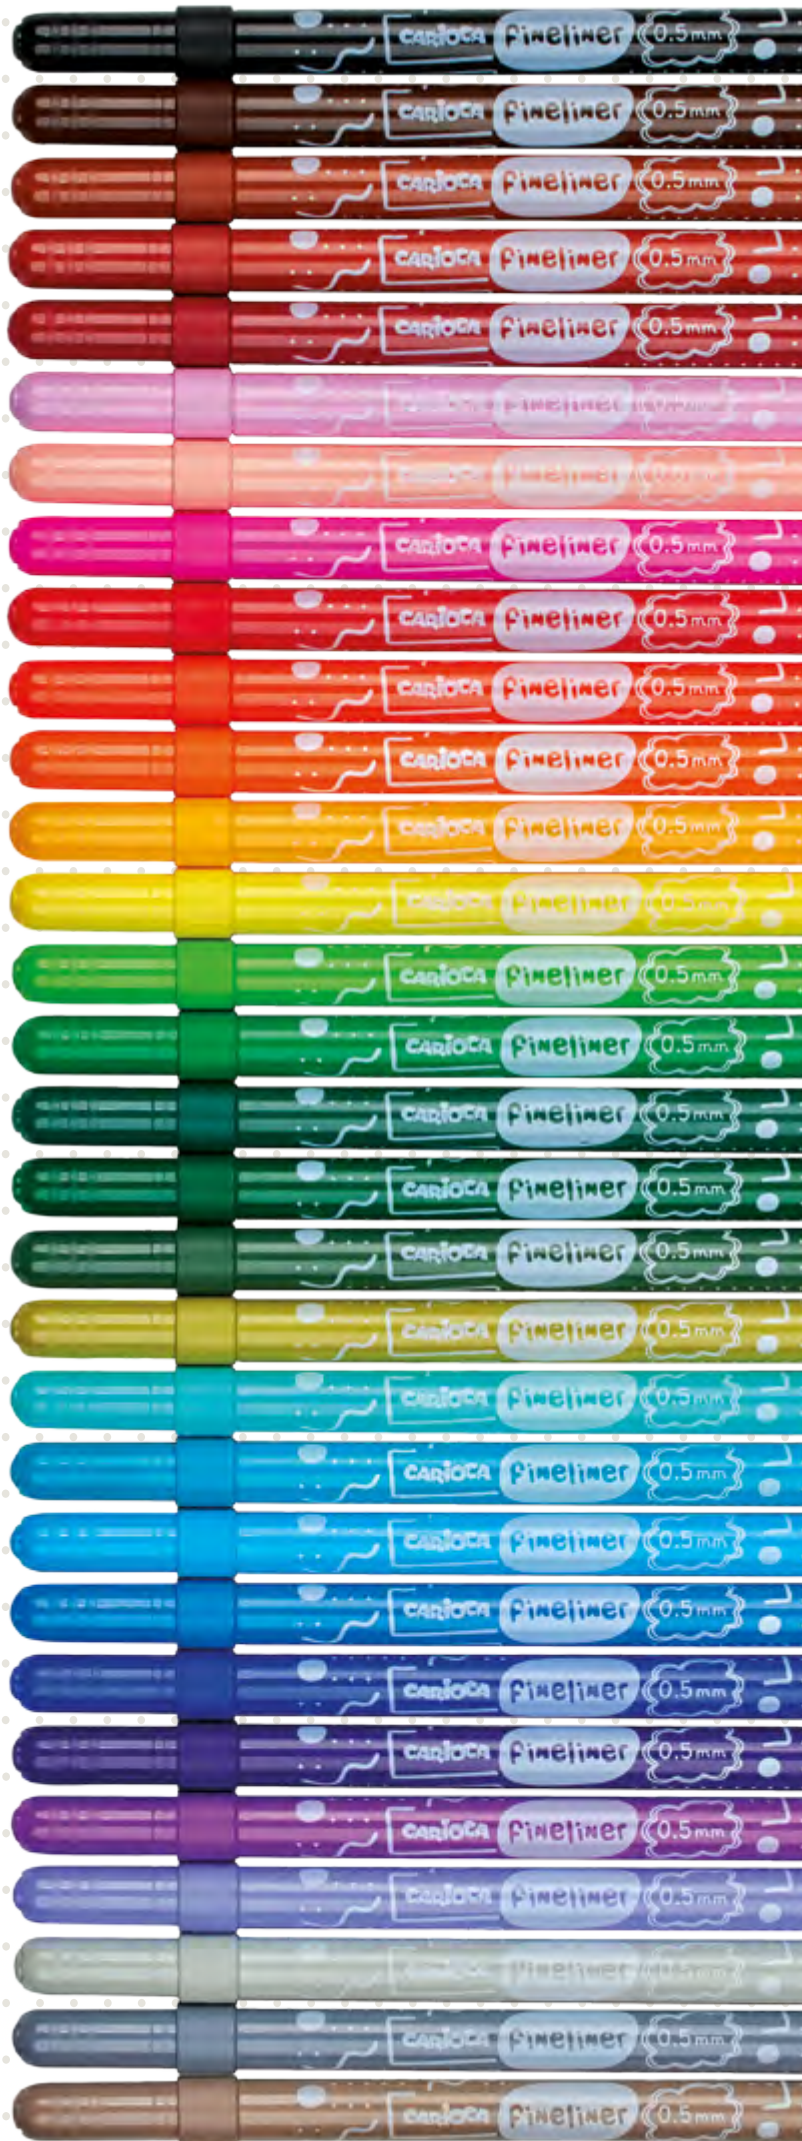

TECHNICAL FEATURES:

- WHITE ACETAL TIP
- LINE WIDTH: 0.5 MM
- MADE IN ITALY

AVAILABLE IN
30 COLORS

USE IT TO DO

- TAKING NOTES
- LETTERING
- SKETCHING

CARIOCA[®] ACRYLIC

PAINT MARKER

THE RANGE OF ACRYLIC MARKERS FOR ALL SURFACES